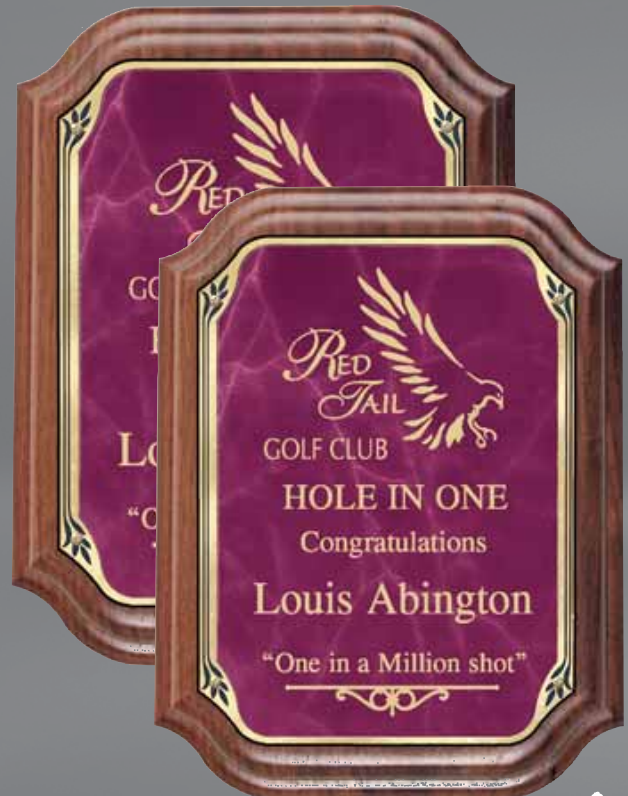

H353-276 8" x 10"
H354-276 9" x 12"